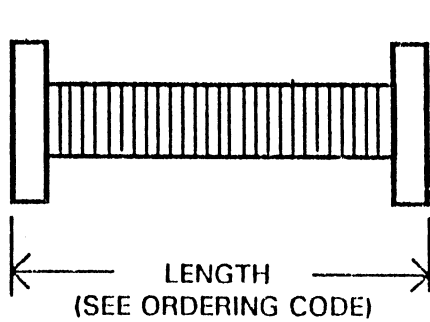

FLEXIBLE WAVEGUIDE ASSEMBLIES

(TWISTABLE AND NON-TWISTABLE)

SERIES
15

GENERAL INFORMATION

- FULL WAVEGUIDE FREQUENCY RANGE
- LENGTHS TO 60 INCHES

SPECIFICATIONS

BASIC MODEL	FREQ. RANGE (GHz)	EIA DESIG.	VSWR (max.)	INSERT. LOSS (dB max.)
15S	2.6-3.95	WR284	SEE DATA SHEET	.05
15SC	3.3-4.9	WR229		.06
15C	3.95-5.85	WR187		.07
15CA	4.9-7.05	WR159		.08
15A	5.85-8.2	WR137		.09
15XL	7.05-10	WR112		.10
15X	8.2-12.4	WR90		.15
15XK	10-15	WR75		.20
15KU	12.4-18	WR62	.25	

Ordering Code

MODEL	FLANGE	MAT'L	FINISH	LENGTH	OPTION
FROM ABOVE	1 - CPRF 2 - CPRG 3 - COVER 4 - CHOKE 5 - SPECIAL	A - ALUM B - BRASS C - COPPER D - SPECIAL	1 - IRIDITE 2 - SILVER 3 - SPECIAL	INCHES	J - JACKET JT - JACKET/TWISTABLE